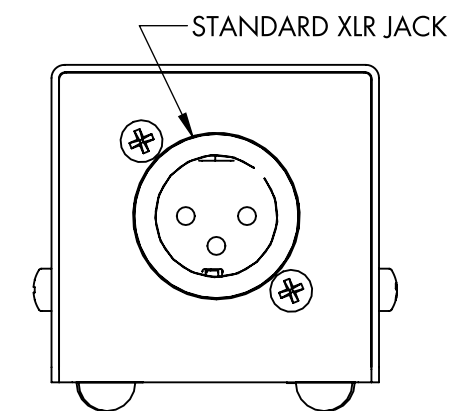

TOP

SIDE

BOTTOM

END

CORTADO MKIII CONTACT MICROPHONE

ZEPPELIN DESIGN LABS

2950 N WESTERN AVE
CHICAGO, ILLINOIS U.S.A.

www.cortadomic.com

DRAWING DATE: 23-FEB-2021

SCALE: 1:1

BY: GvA