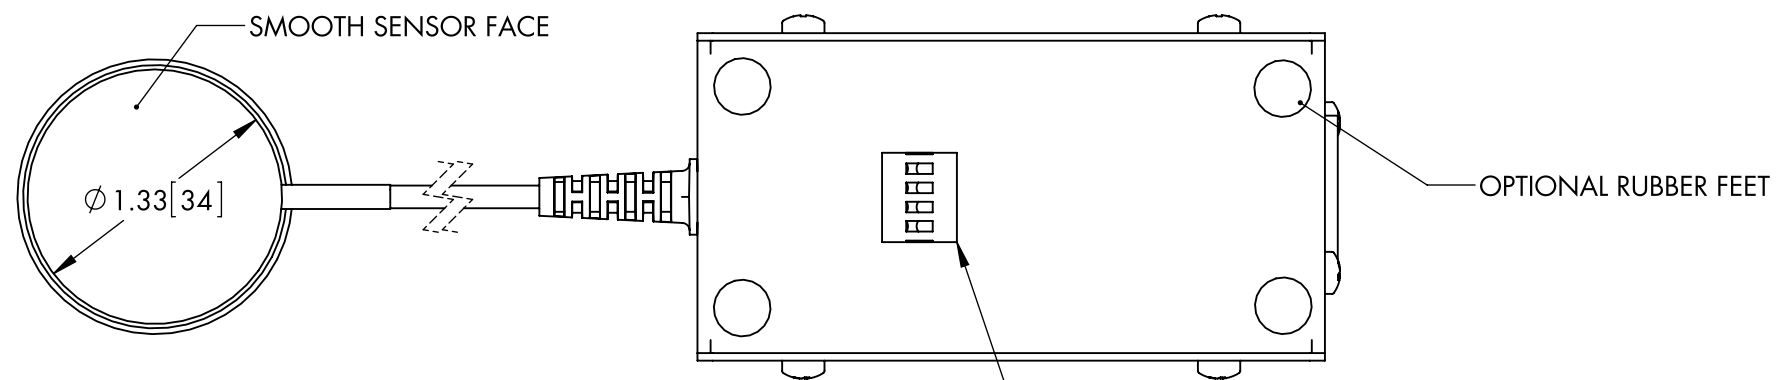

TOP

SIDE

BOTTOM

END

CORTADO MKIII CONTACT MICROPHONE

ZEPPELIN DESIGN LABS

2950 N WESTERN AVE
CHICAGO, ILLINOIS U.S.A.

www.cortadomic.com

DRAWING DATE: 23-FEB-2021

SCALE: 1:1

BY: GvA