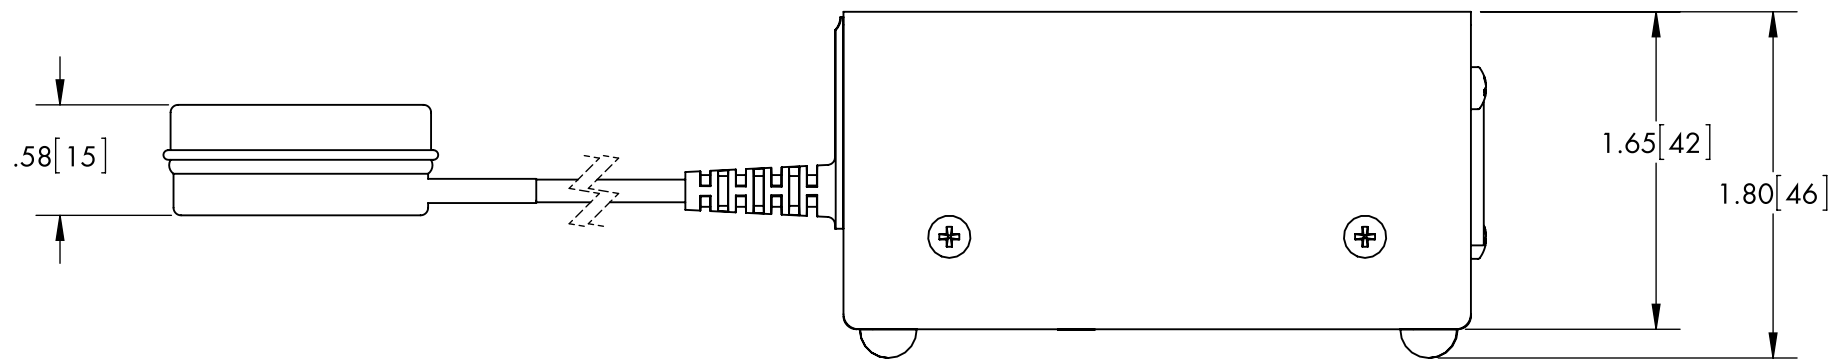

TOP

SIDE

BOTTOM

END

CORTADO MKIII CONTACT MICROPHONE

ZEPPELIN DESIGN LABS

2950 N WESTERN AVE
CHICAGO, ILLINOIS U.S.A.

www.cortadomic.com

DRAWING DATE: 23-FEB-2021

SCALE: 1:1

BY: GvA